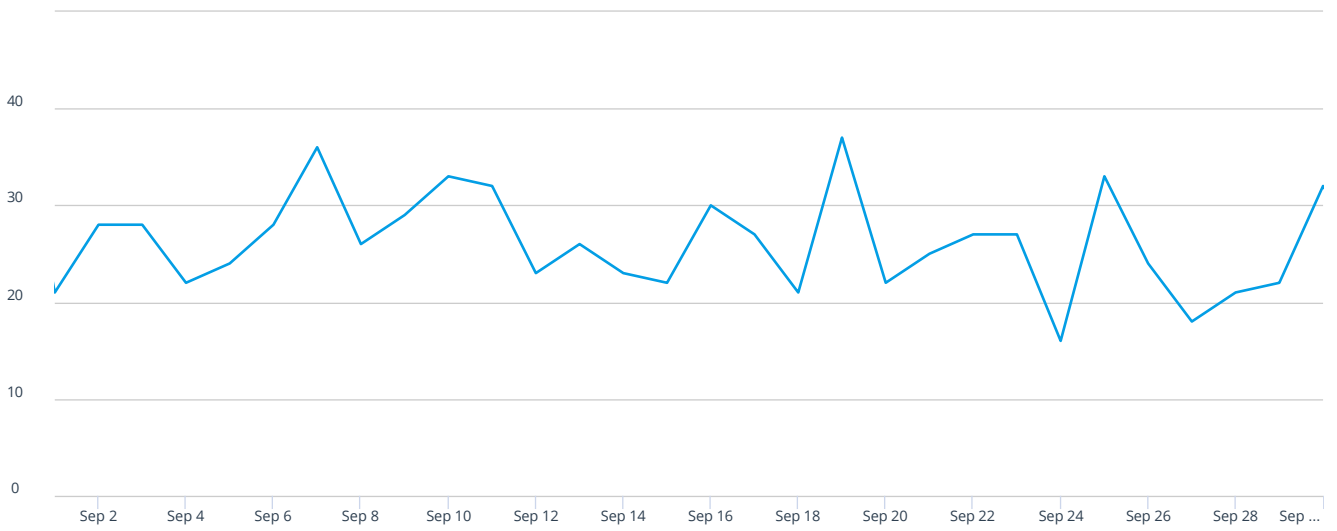

Previous Month ▾ Sep 1, 2023 - Sep 30, 2023 ▾

27%
FIRE
 Percentage of Total Incidents

71%
EMS
 Percentage of Total Incidents

783
INCIDENTS
 In Selected Time Slice

30
DAYS
 In Selected Time Slice

Counts | % Rows | % Columns | % All