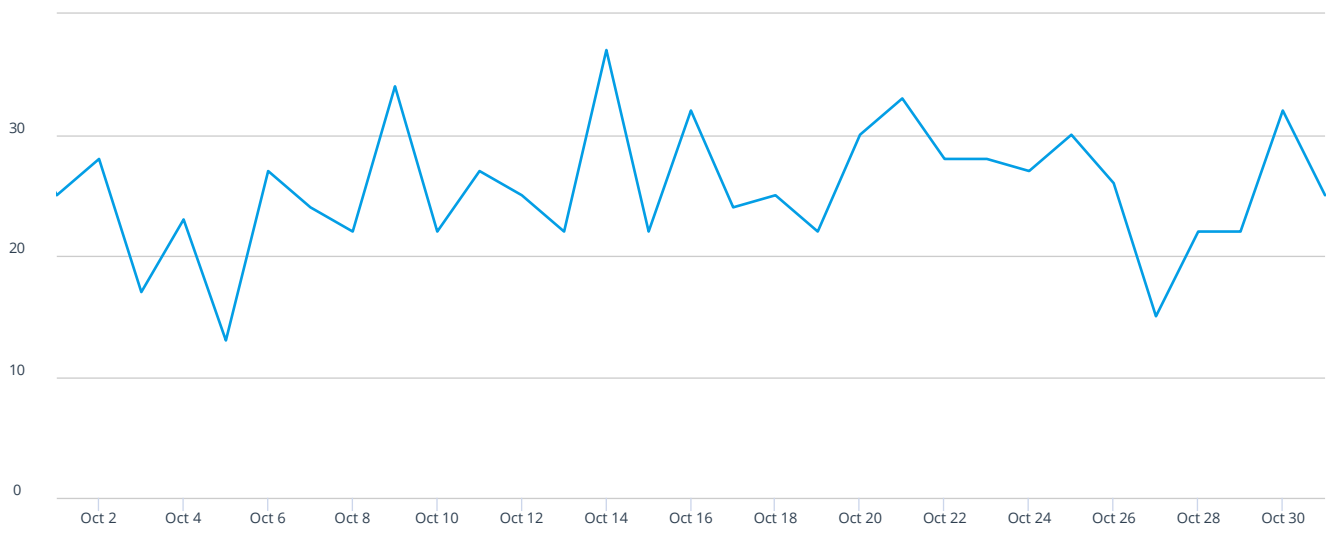

Previous Month ▾ Oct 1, 2023 - Oct 31, 2023 ▾

26%
FIRE
 Percentage of Total Incidents

72%
EMS
 Percentage of Total Incidents

789
INCIDENTS
 In Selected Time Slice

31
DAYS
 In Selected Time Slice

Counts | % Rows | % Columns | % All