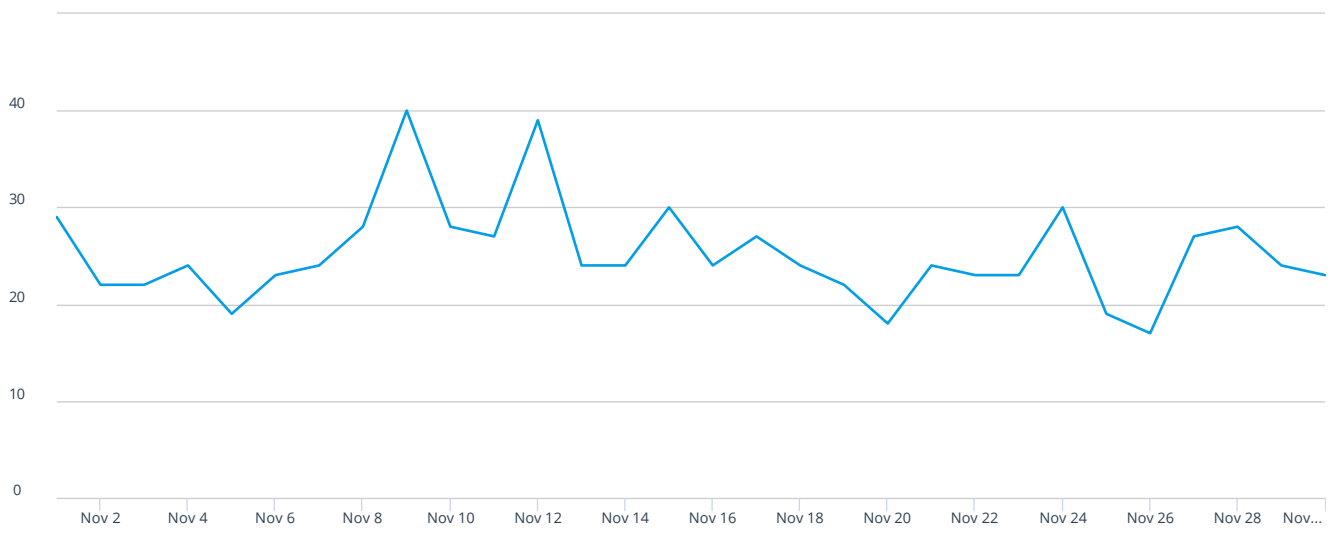

Previous Month ▾ Nov 1, 2022 - Nov 30, 2022 ▾

27%
FIRE
 Percentage of Total Incidents

71%
EMS
 Percentage of Total Incidents

756
INCIDENTS
 In Selected Time Slice

30
DAYS
 In Selected Time Slice

Counts % Rows % Columns % All