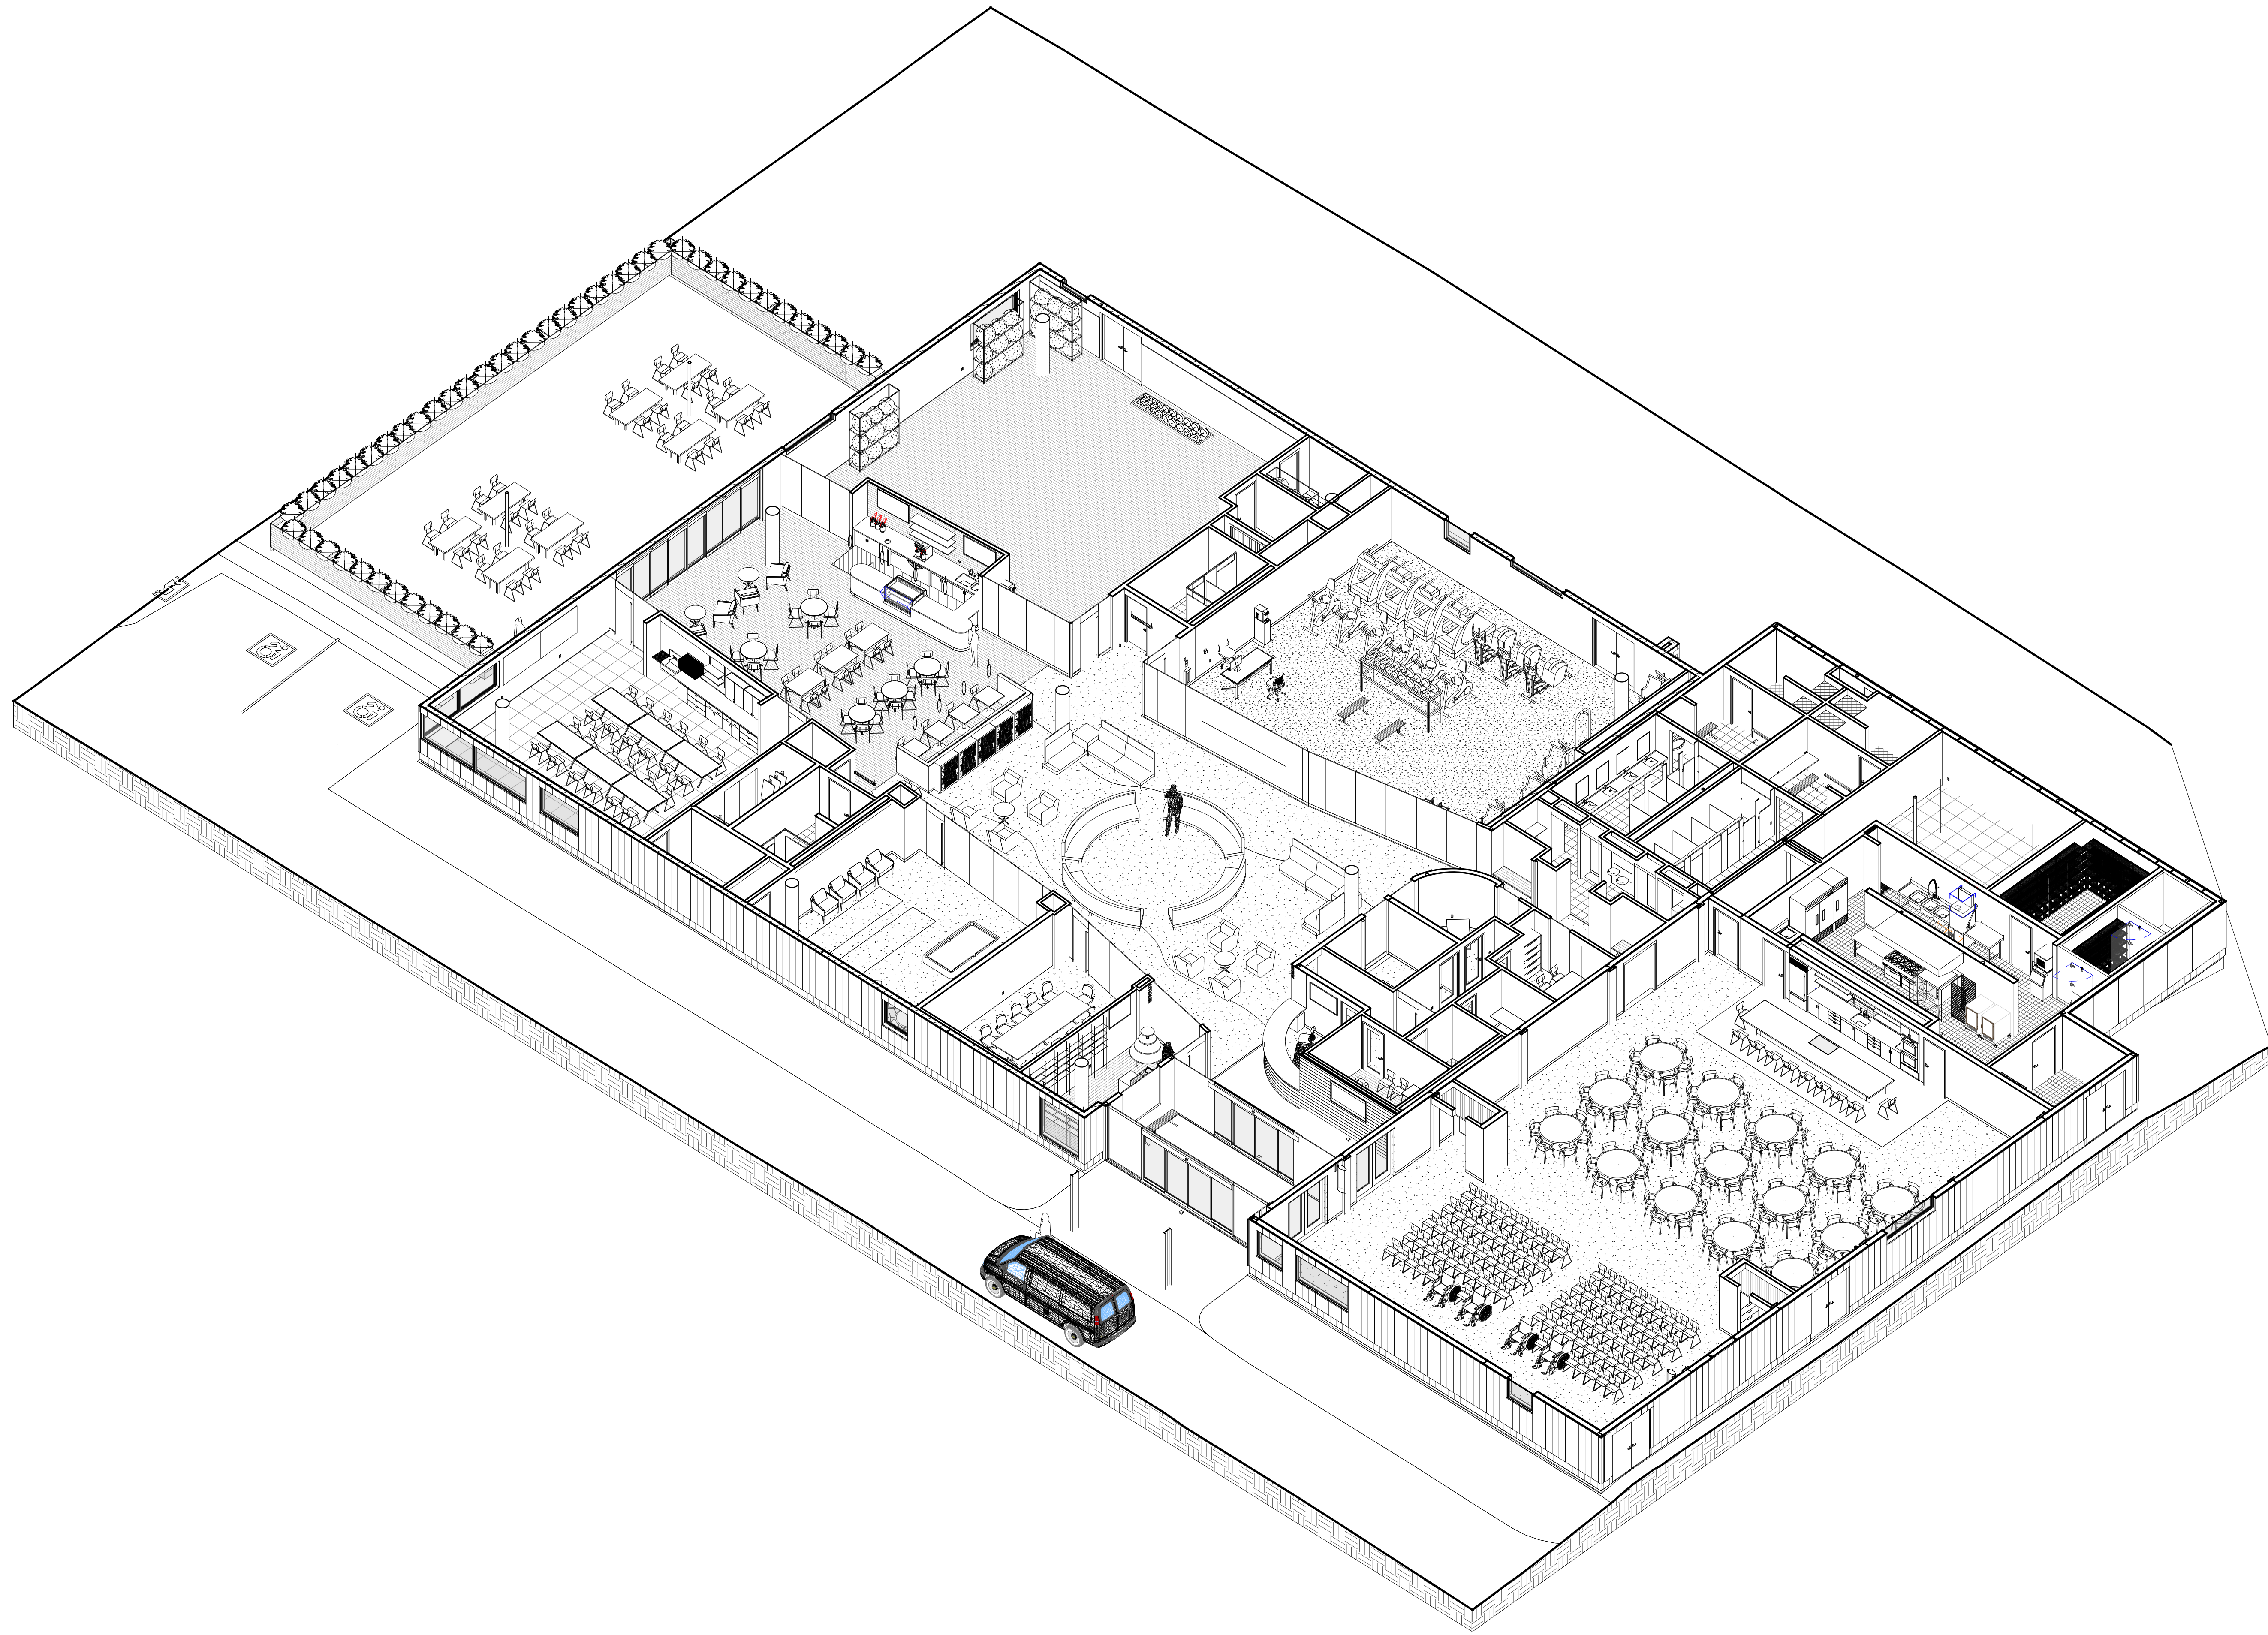

15 Millbrook Drive, East Hartford, Connecticut

EAST HARTFORD SENIOR CENTER

15 Millbrook Drive, East Hartford, Connecticut

CWA CHRISTOPHER WILLIAMS ARCHITECTS LLC
85 Willow Street New Haven, CT 06511
203 776 0184 cwarchitectsllc.com