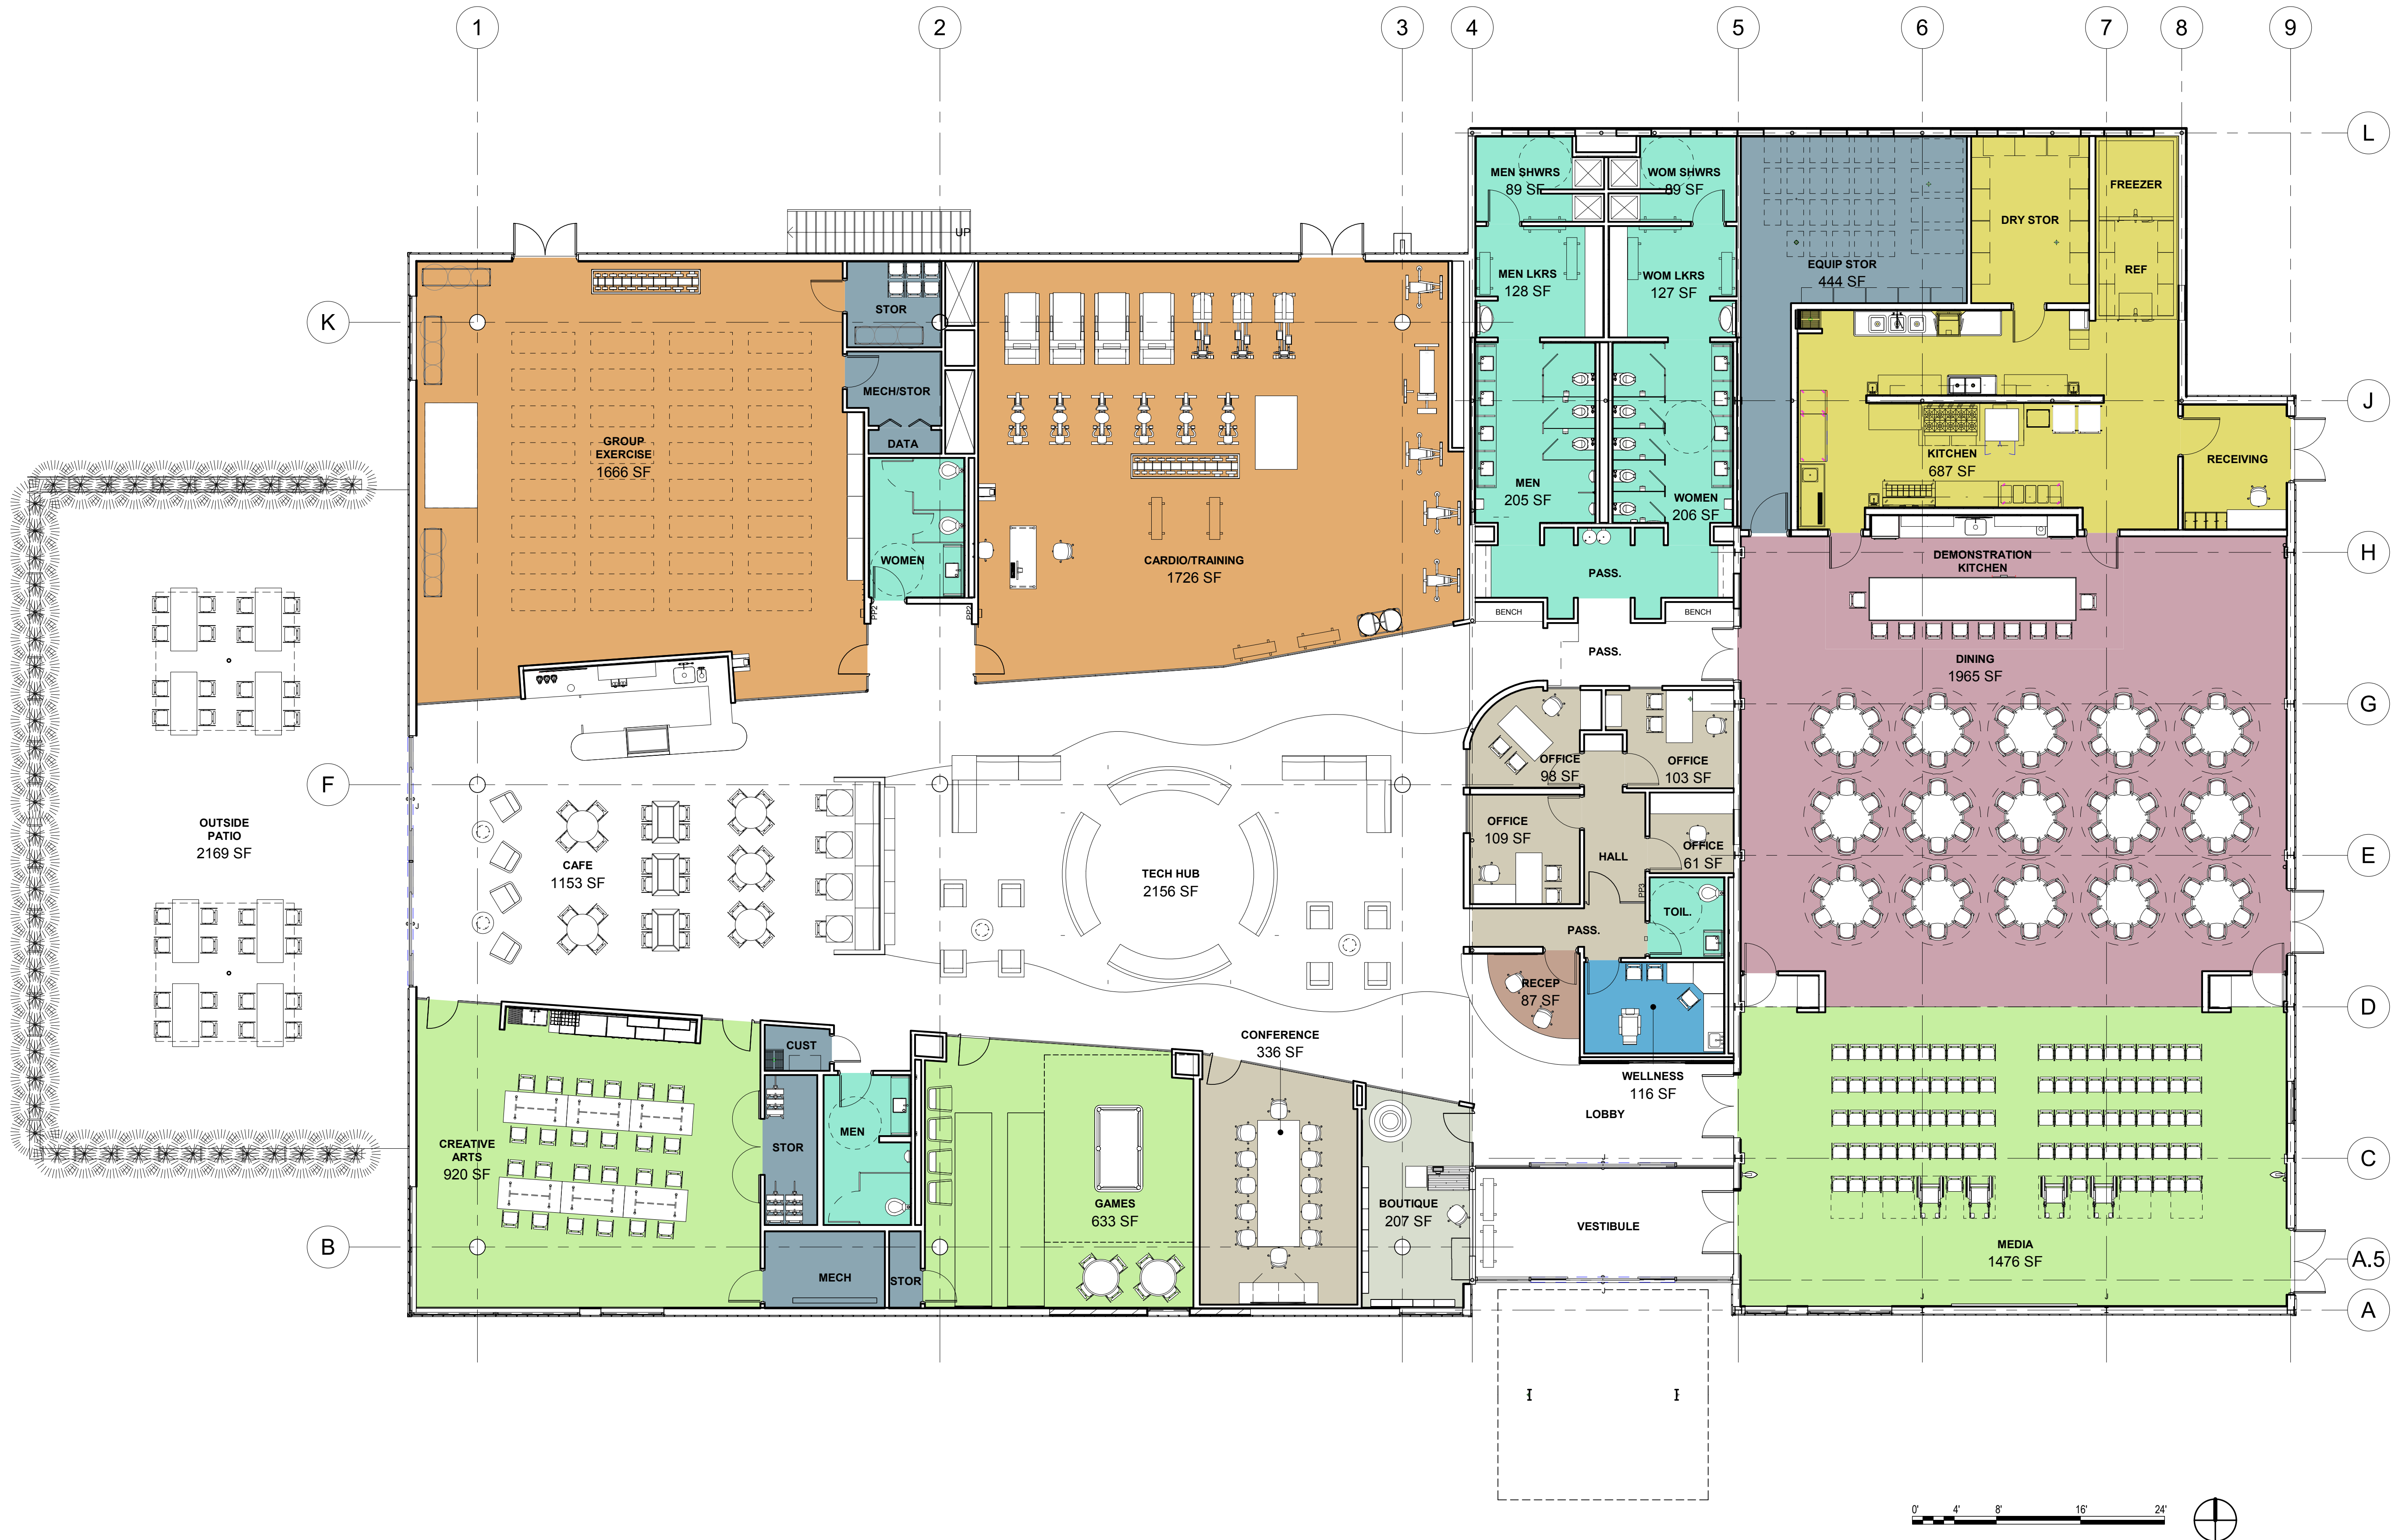

EAST HARTFORD SENIOR CENTER

15 Millbrook Drive, East Hartford, Connecticut