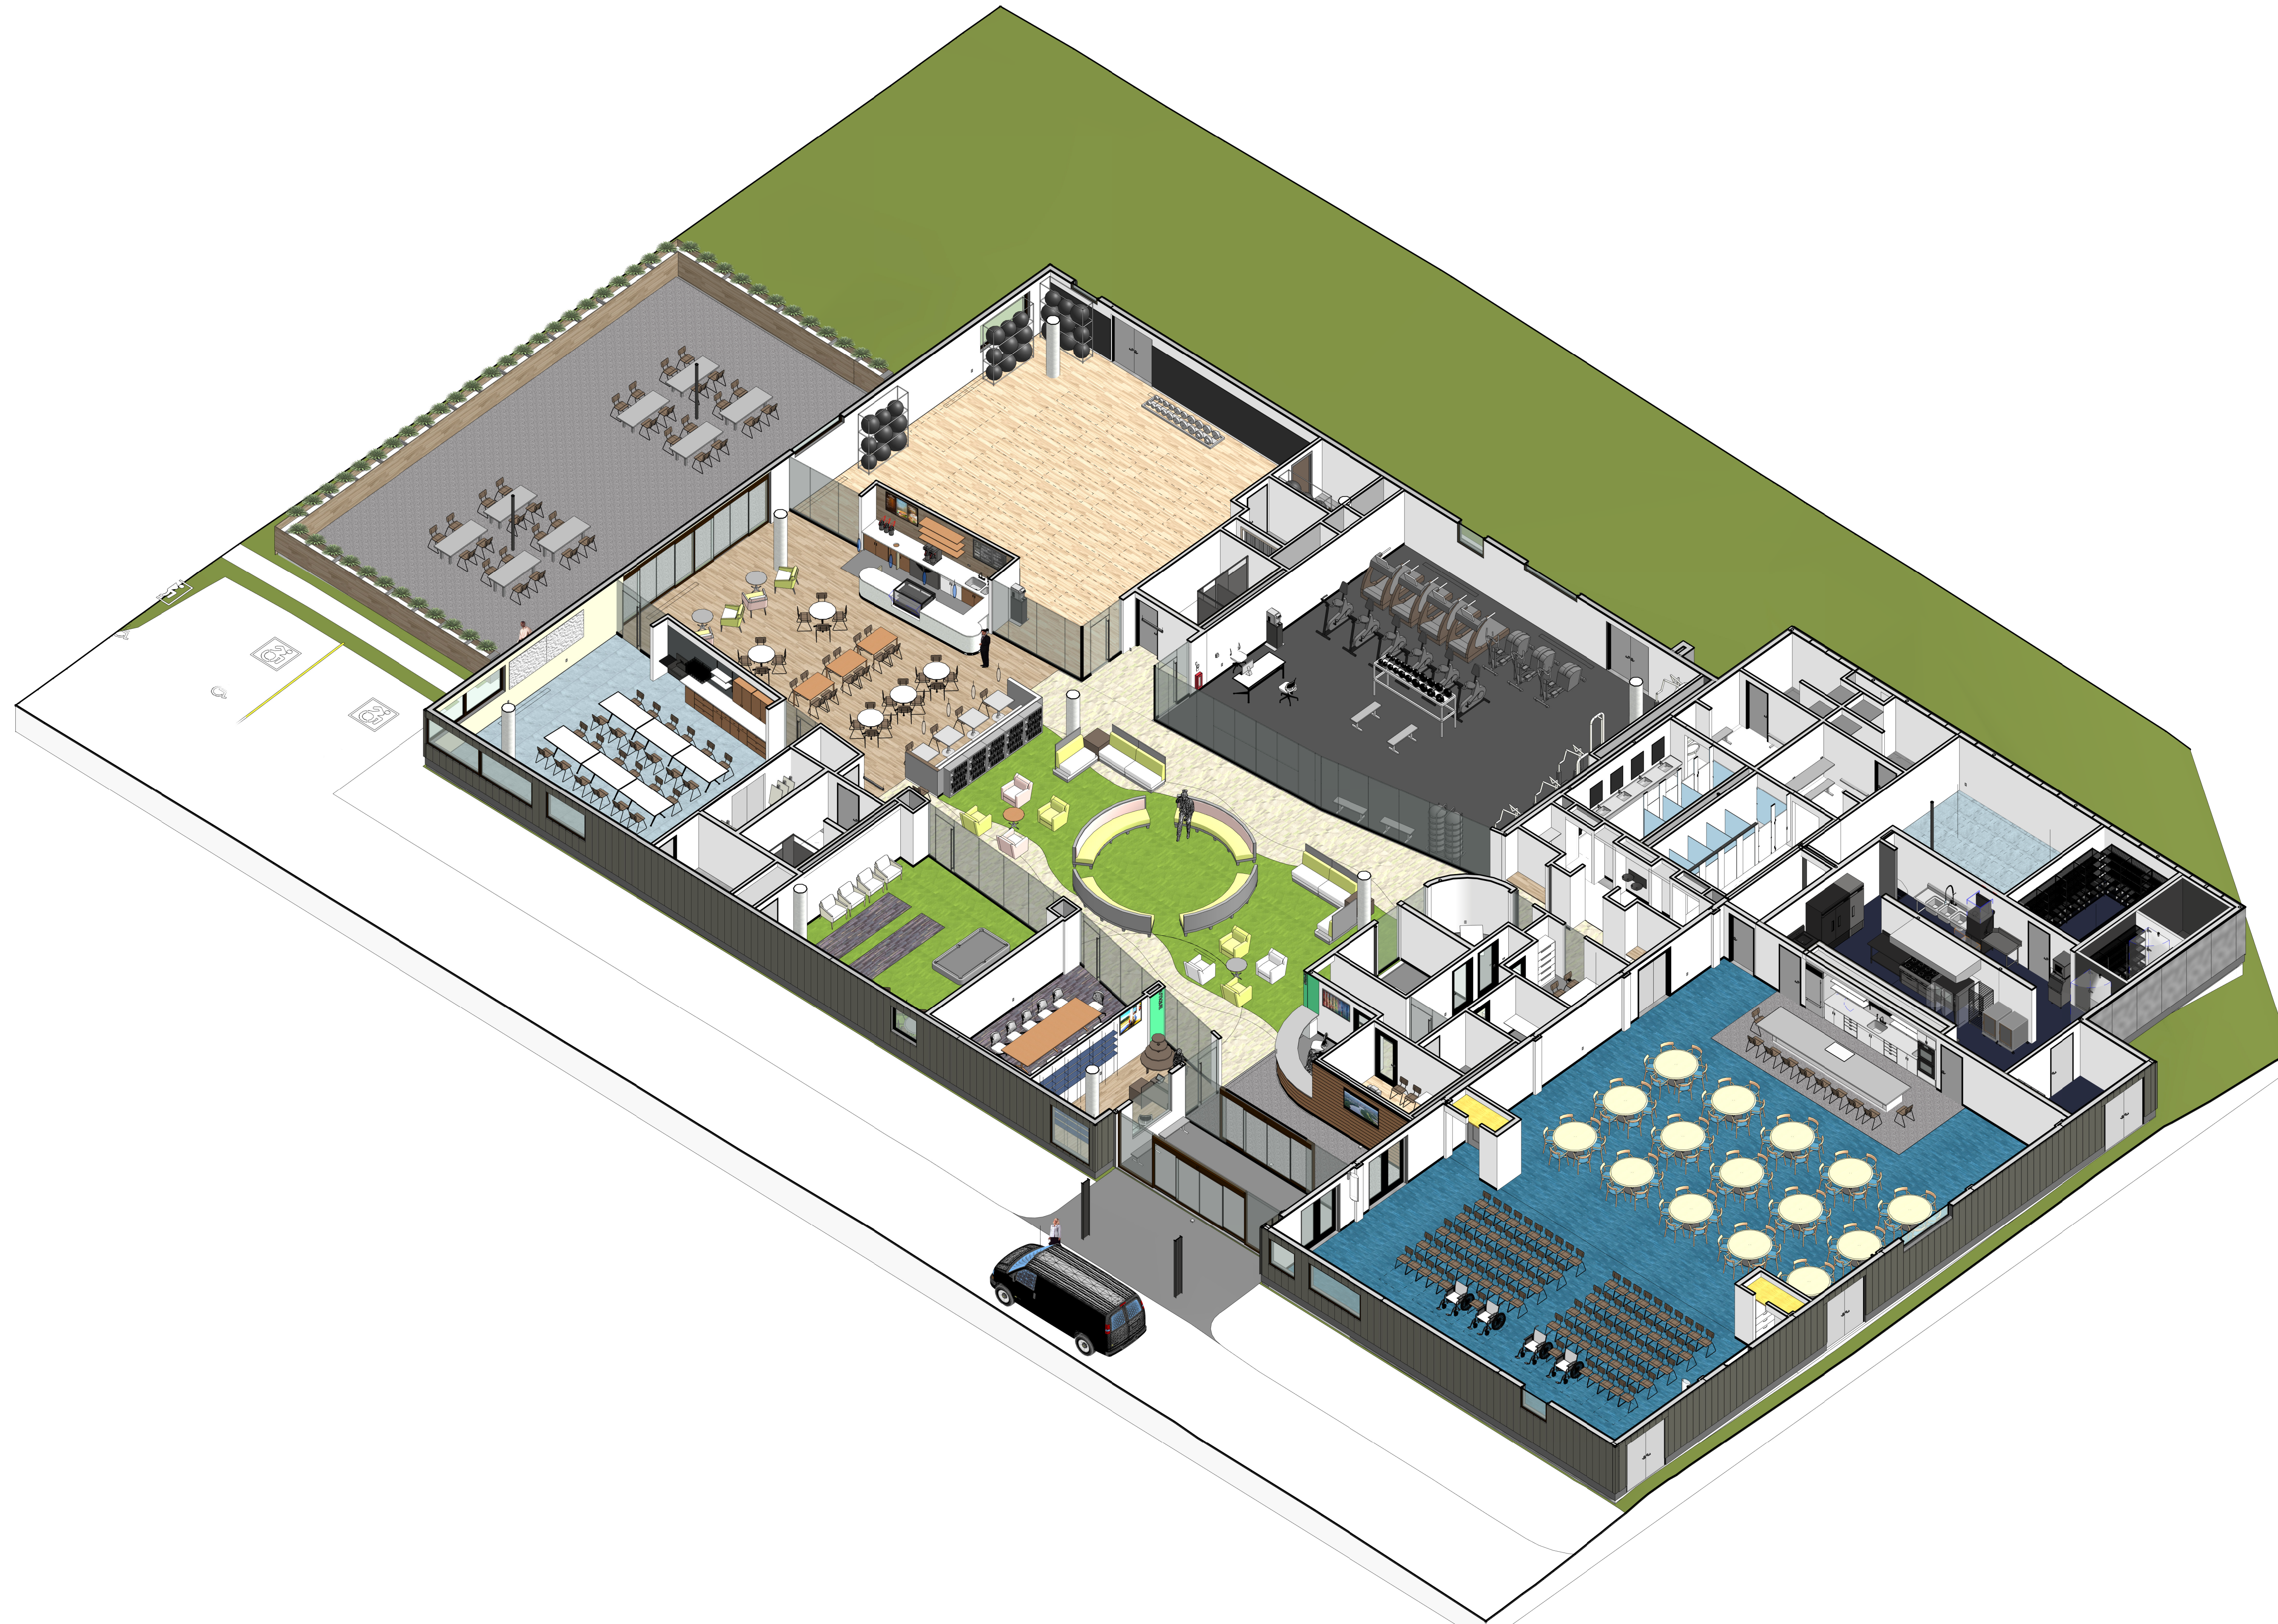

EAST HARTFORD SENIOR CENTER

15 Millbrook Drive, East Hartford, Connecticut

CWA CHRISTOPHER WILLIAMS ARCHITECTS LLC
85 Willow Street New Haven, CT 06511
203 776 0184 cwarchitectsllc.com

EAST HARTFORD SENIOR CENTER

15 Millbrook Drive, East Hartford, Connecticut

EAST HARTFORD SENIOR CENTER

15 Millbrook Drive, East Hartford, Connecticut

CWA CHRISTOPHER WILLIAMS ARCHITECTS LLC
85 Willow Street New Haven, CT 06511
203 776 0184 cwarchitectsllc.com