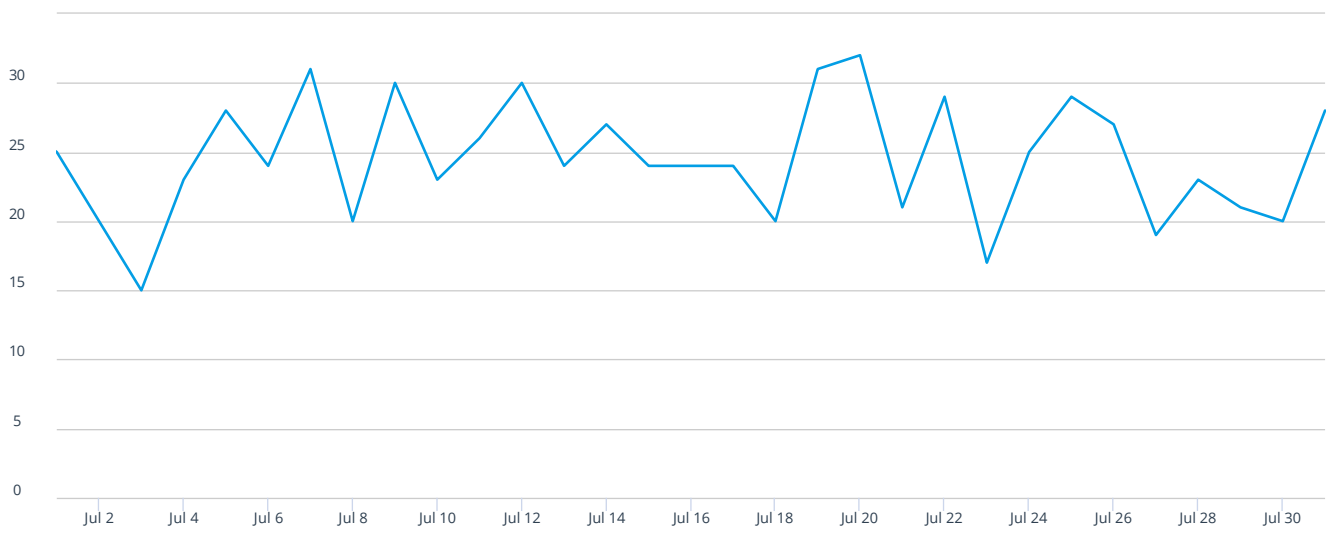

Custom ▾ Jul 1, 2022 - Jul 31, 2022 ▾

**23%**  
**FIRE**  
 Percentage of Total Incidents

**75%**  
**EMS**  
 Percentage of Total Incidents

**760**  
**INCIDENTS**  
 In Selected Time Slice

**31**  
**DAYS**  
 In Selected Time Slice