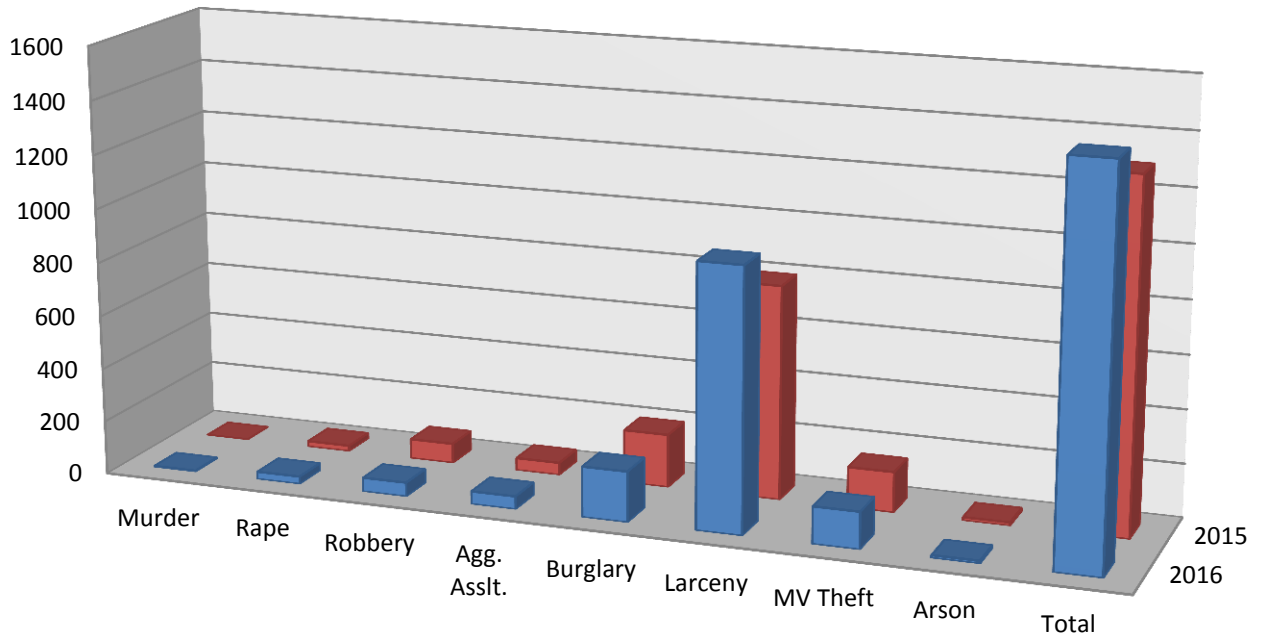

EAST HARTFORD POLICE DEPARTMENT

Major Crimes 2015-2016

Two Year Review

	Murder	Rape	Robbery	Agg. Asslt.	Burglary	Larceny	MV Theft	Arson	Total
■ 2016	4	28	52	48	188	974	137	10	1441
■ 2015	1	21	74	46	199	796	151	12	1300