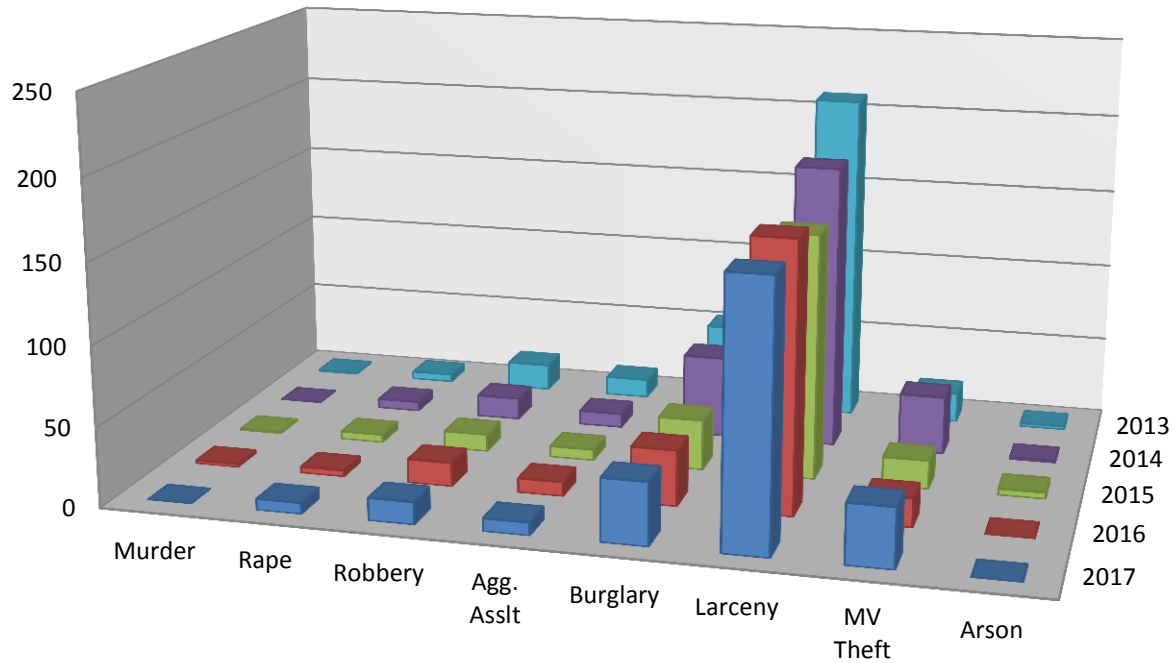

EAST HARTFORD POLICE DEPARTMENT

Jan-Mar Part 1 Crime

Five Year Review

	Murder	Rape	Robbery	Agg. Asslt	Burglary	Larceny	MV Theft	Arson
2017	0	7	14	8	39	164	37	0
2016	2	4	15	9	35	168	18	0
2015	1	5	11	7	32	154	18	4
2014	0	6	14	9	52	180	37	1
2013	1	5	17	12	53	210	19	2

Percent Change of Quarterly Crime 2016-2017

Murder	Rape	Robbery	Agg. Asslt.	Burglary	Larceny	MV Theft	Arson
-100%	75%	-7%	-1%	11%	-2%	106%	0%