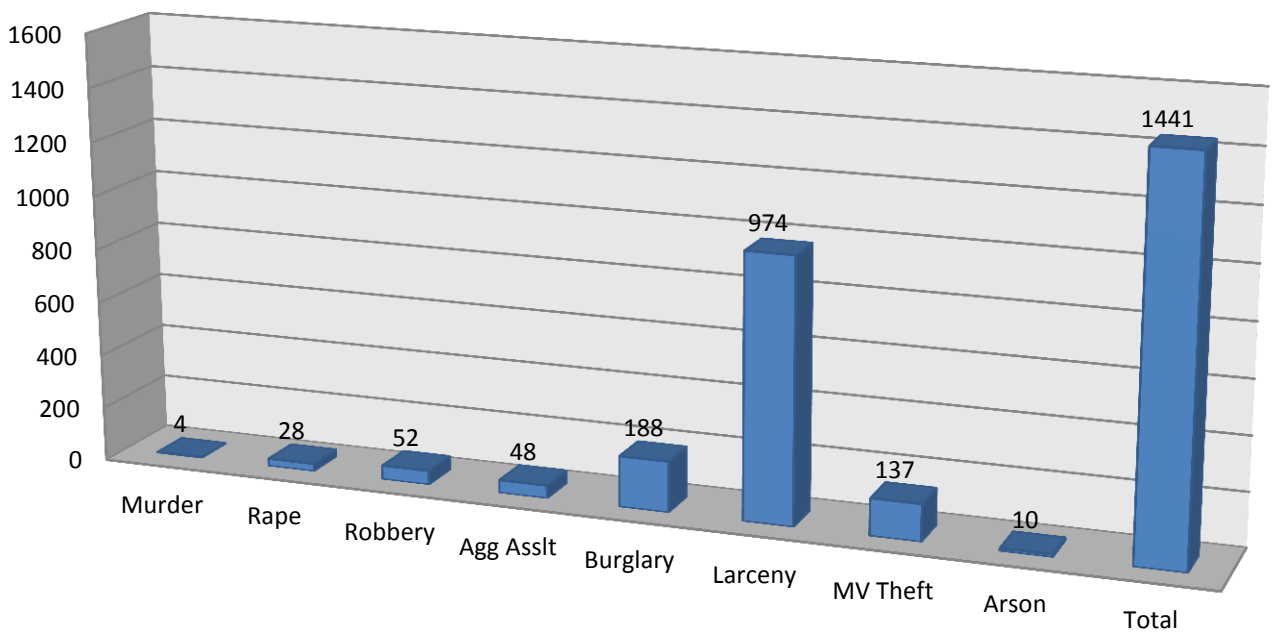

EAST HARTFORD POLICE DEPARTMENT Major Crime Report 2016

**Crime statistics are subject to change.